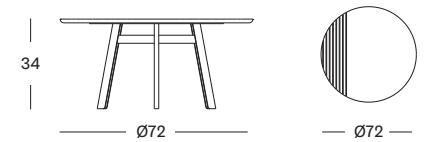

GROOVE SIDE TABLE MEDIUM

design by Alain Gilles

MATERIALS • natural varnished solid oak top
• carrara marble top
• nero marquina marble top
black powder coated steel frame
colour as shown: carrara marble top