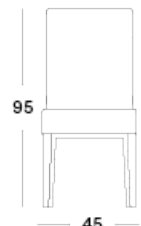

EDWARD

EDWARD DINING CHAIR

SEAT lloyd loom seat
colour as shown: nacré
other colours see page 114 - 115

BASE painted hardwood

CUSHION 4 cm polyether foam filling

FABRICS see page 112 - 113

EDWARD HB DINING CHAIR

SEAT lloyd loom seat
colour as shown: nacré
other colours see page 114 - 115

BASE painted hardwood

CUSHION 4 cm polyether foam filling

FABRICS see page 112 - 113