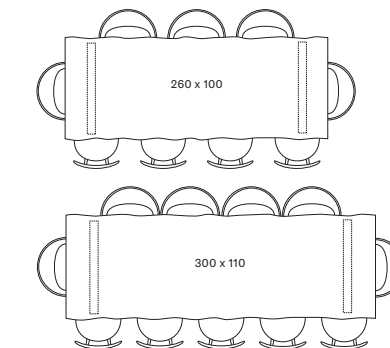

X base
black

Square base
black

A base
white

X base
white

DIMENSIONS

SEATING POSSIBILITIES

A & X BASE

SQUARE BASE

ALBERT DINING TABLE
JACK DINING CHAIR BLACK

ALBERT

DIMENSIONS

AVAILABLE SIZES

A BASE	X BASE	SQUARE BASE
180 x 90	-	180 x 90
200 x 100	200 x 100	200 x 100
220 x 100	220 x 100	220 x 100
240 x 100	240 x 100	240 x 100
260 x 100	260 x 100	260 x 100
300 x 100	300 x 100	300 x 100