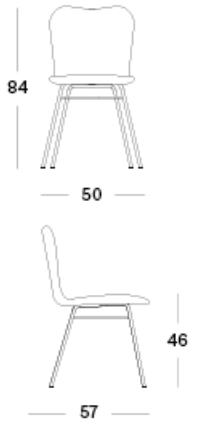

LILY DINING CHAIR OAK BASE

SEAT lloyd loom seat
colour as shown: pure white
other colours see page 114 - 115

BASE natural varnished solid oak