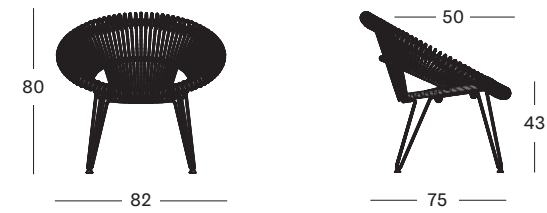

TITUS LOUNGE CHAIR
GROOVE SIDE TABLE SMALL

CRUZ COCOON NATURAL
FABRIC GENEVA MOON WHITE

CRUZ LAZY CHAIR NATURAL

CRUZ LAZY CHAIR

SEAT natural rattan frame
black rattan frame

BASE black powder coated steel

CUSHIONS 2 cm polyether foam
fabrics see page 112 - 113