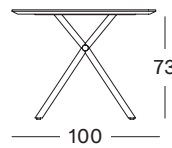

DIMENSIONS