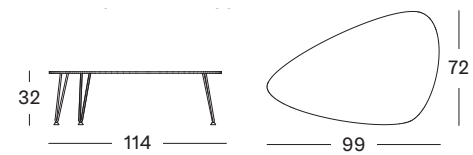

ROZY COFFEE TABLE

MATERIALS black hpl top
black powder coated steel frame