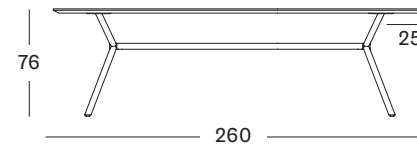

DINING TABLES

Achille	52
Albert	20 / 30
Dan	43
Elias	10
Nora	27
	38

ELIAS DINING TABLE
TITUS DINING CHAIR

ELIAS

- MATERIALS**
- Solid oak table top with tapered edge and a black powder coated steel frame
 - Rounded table top corners
 - Finish as shown: natural oak varnish

EDGE

SEATING POSSIBILITIES

DIMENSIONS

TITUS

TITUS NATURAL DINING CHAIR

- SEAT** oak plywood seat
cane weave
colour as shown: natural
- BASE** natural varnished solid oak

TITUS DINING CHAIR

- SEAT** oak plywood seat
cane weave
colour as shown: black
- BASE** black stained solid oak