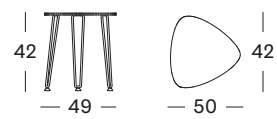

VIVI COFFEE TABLE DIA 93

MATERIALS natural varnished veneer oak top
natural varnished rattan frame

COLOURS natural

ROZY

ROZY SIDE TABLE

MATERIALS black hpl top
black powder coated steel frame

ROZY COFFEE TABLE