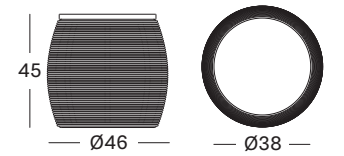

IVO

IVO SIDE TABLE

MATERIALS black hpl top
aluminium frame
black HDPE wicker

COLOURS black

VIVI SIDE TABLE

MATERIALS natural varnished veneer oak top
natural varnished rattan frame

COLOURS natural

IVO COFFEE TABLE DIA 77

MATERIALS black hpl top
aluminium frame
black HDPE wicker

COLOURS black

VIVI COFFEE TABLE DIA 77

MATERIALS natural varnished veneer oak top
natural varnished rattan frame

COLOURS natural

IVO COFFEE TABLE DIA 93

MATERIALS black hpl top
aluminium frame
black HDPE wicker

COLOURS black

VIVI COFFEE TABLE DIA 93

MATERIALS natural varnished veneer oak top
natural varnished rattan frame

COLOURS natural