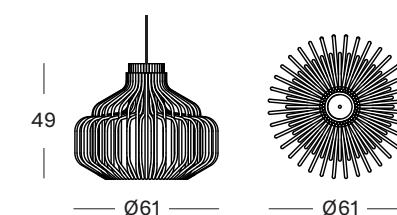

ENDLESS

1. **MATERIALS** rattan lamp shade
   6W E27 LED bulb
2. natural rattan with white fabric cord
   - black rattan with black fabric cord

1. **COLOURS**
2. pure natural
   - black