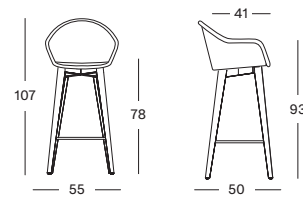

66
67

AVRIL & LILY

AVRIL COUNTER STOOL OAK BASE AVRIL BAR STOOL OAK BASE

SEAT lloyd loom seat
colour as shown: pebble
other colours see page 114 - 115

BASE natural varnished solid oak

LILY COUNTER STOOL OAK BASE LILY BAR STOOL OAK BASE