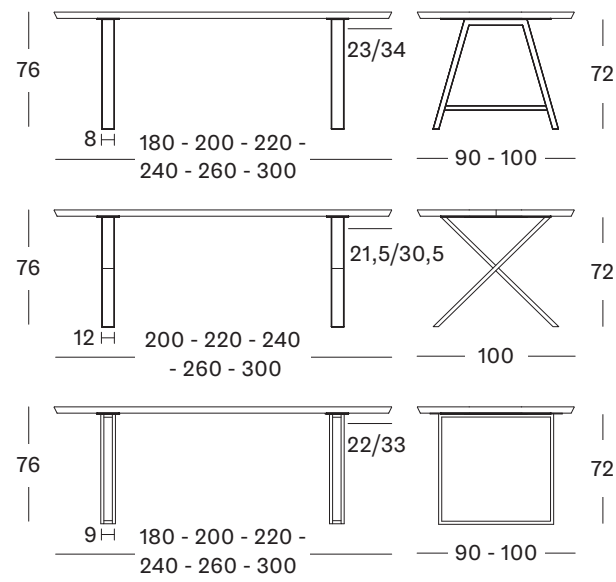

X base
black

Square base
black

A base
white

X base
white

DIMENSIONS

SEATING POSSIBILITIES

A & X BASE

SQUARE BASE

ALBERT DINING TABLE
JACK DINING CHAIR BLACK

ALBERT

DIMENSIONS

AVAILABLE SIZES

A BASE	X BASE	SQUARE BASE
180 x 90	-	180 x 90
200 x 100	200 x 100	200 x 100
220 x 100	220 x 100	220 x 100
240 x 100	240 x 100	240 x 100
260 x 100	260 x 100	260 x 100
300 x 100	300 x 100	300 x 100