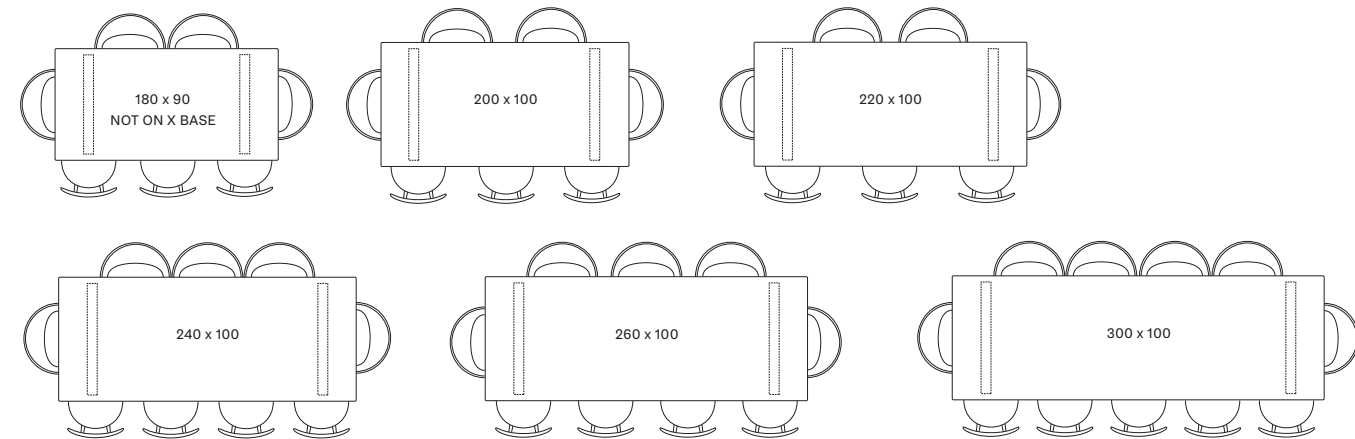

SEATING POSSIBILITIES

A & X BASE