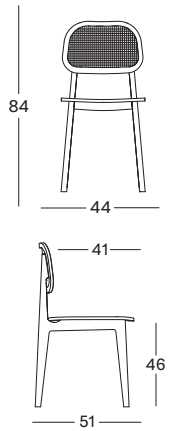

EDGE

SEATING POSSIBILITIES

DIMENSIONS

TITUS

TITUS NATURAL DINING CHAIR

- SEAT** oak plywood seat
cane weave
colour as shown: natural
- BASE** natural varnished solid oak

TITUS DINING CHAIR

- SEAT** oak plywood seat
cane weave
colour as shown: black
- BASE** black stained solid oak