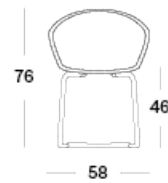

AVRIL DINING CHAIR MATT CANTILEVER

SEAT lloyd loom seat
colour as shown: nacré
other colours see page 114 - 115

BASE brushed nickel steel

CUSHIONS 2 cm polyether foam filling

FABRICS see page 112 - 113