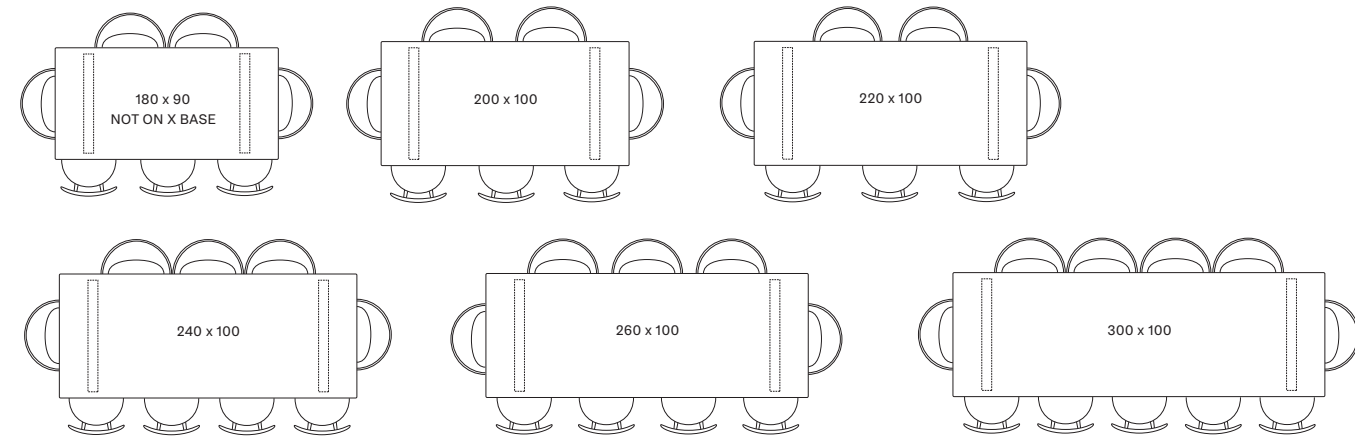

SEATING POSSIBILITIES

A & X BASE