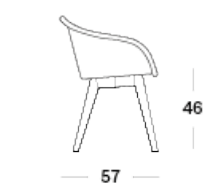

AVRIL DINING CHAIR BLACK CANTILEVER

SEAT lloyd loom seat
colour as shown: nacré
other colours see page 114 - 115

BASE black powder coated steel

CUSHIONS 2 cm polyether foam filling

FABRICS see page 112 - 113

AVRIL DINING CHAIR STEEL A BASE

SEAT lloyd loom seat
colour as shown: nacré
other colours see page 114 - 115

BASE black powder coated steel

CUSHIONS 2 cm polyether foam filling

FABRICS see page 112 - 113

AVRIL DINING CHAIR MATT CANTILEVER

SEAT lloyd loom seat
colour as shown: nacré
other colours see page 114 - 115

BASE brushed nickel steel

CUSHIONS 2 cm polyether foam filling

FABRICS see page 112 - 113

AVRIL DINING CHAIR OAK BASE

SEAT lloyd loom seat
colour as shown: dusty green
other colours see page 114 - 115

BASE natural varnished solid oak

CUSHIONS 2 cm polyether foam filling

FABRICS see page 112 - 113

AVRIL DINING CHAIR BLACK WOOD BASE

SEAT lloyd loom seat
colour as shown: black
other colours see page 114 - 115

BASE black stained hardwood

CUSHIONS 2 cm polyether foam filling

FABRICS see page 112 - 113