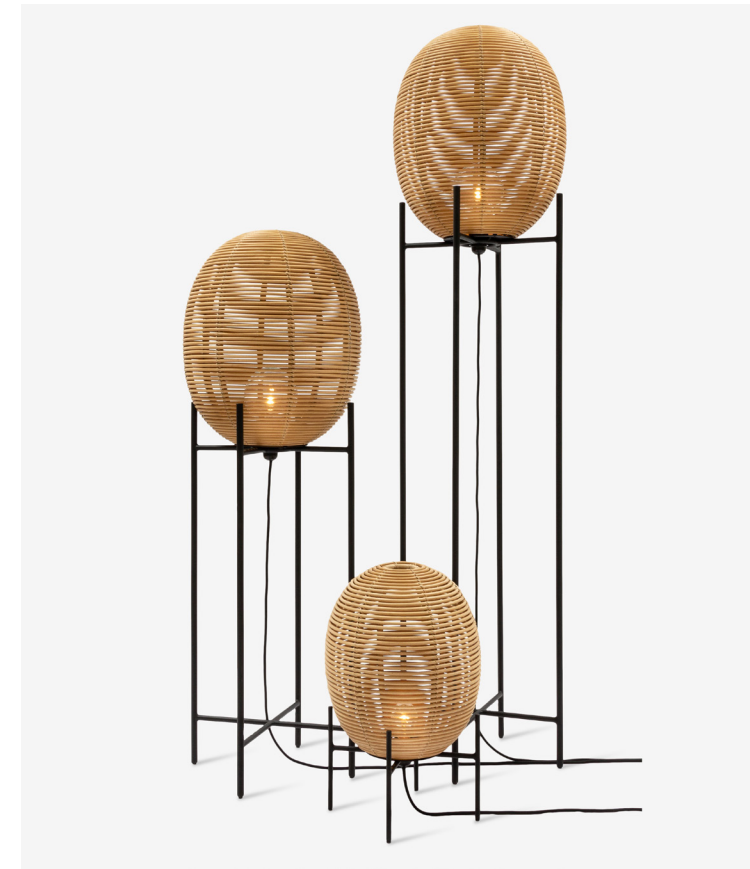

SARI FLOOR LAMP / TABLE LAMP SMALL
SARI FLOOR LAMP MEDIUM
SARI FLOOR LAMP LARGE

MATERIALS natural rattan lamp shade
black powder coated steel base
black fabric cord
floor or table lamp: 4W E27 LED bulb
medium/large: 6W E27 LED bulb