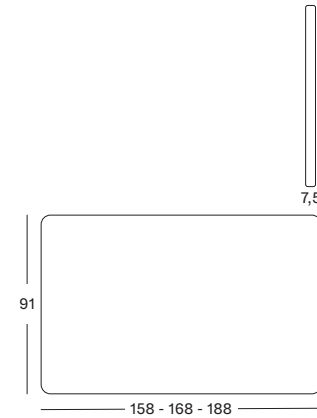

COLOURS color as shown: nacr e
other colours see page 114 - 115

SIZES bed 140 - 150
bed 160
bed 180

NEVADA HEADBOARD

MATERIALS lloyd loom upholstery
plywood

COLOURS color as shown: nacr e
other colours see page 114 - 115