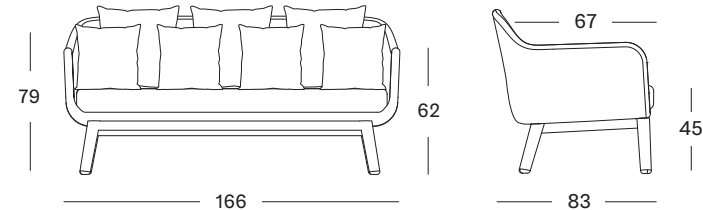

DECO CUSHIONS

ALEX LOUNGE CHAIR & SOFA CLEAR
FABRIC GENEVA MOON WHITE