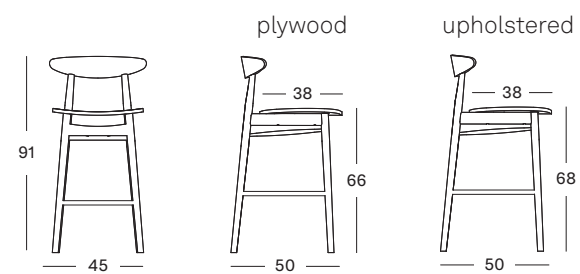

TEO

TEO COUNTER STOOL TEO BAR STOOL

SEAT

- beech plywood seat
- upholstered padded seat

colour as shown: nearly black / black faux leather

FRAME black stained beech

TEO OAK COUNTER STOOL TEO OAK BAR STOOL

SEAT

- oak plywood seat
- upholstered padded seat

colour as shown: chestnut faux leather / natural varnished oak

FRAME natural varnished solid oak

TITUS

TITUS COUNTER STOOL TITUS BAR STOOL

SEAT oak plywood seat
cane weave
colour as shown: black

FRAME black stained oak

TITUS COUNTER STOOL TITUS BAR STOOL

SEAT oak plywood seat
cane weave
colour as shown: natural varnished oak

FRAME natural varnished oak

COUNTER