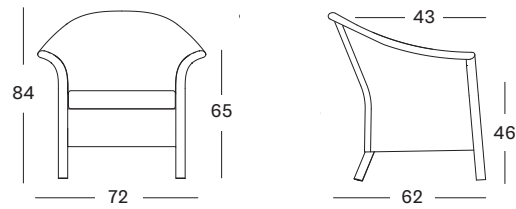

VICTOR LOUNGE SOFA

SEAT lloyd loom seat
rattan frame
colour as shown: nacré
other colours see page 114 - 115

CUSHIONS 10 cm high resilience foam
fabrics as shown: white
other fabrics see page 112 - 113

CUSHIONS 10 cm high resilience foam
fabrics as shown: light brown aniline leather
other fabrics see page 112 - 113

CUSHIONS 10 cm high resilience foam
fabric as shown: silvergrey
other fabrics see page 112 - 113

CUSHIONS 10 cm high resilience foam
fabric as shown: silvergrey
other fabrics see page 112 - 113