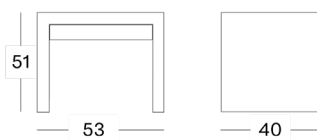

PONG NIGHT TABLE

MATERIALS lloyd loom upholstery
wood frame

COLOURS color as shown: nacr e
other colours see page 114 - 115

LUCA HEADBOARD