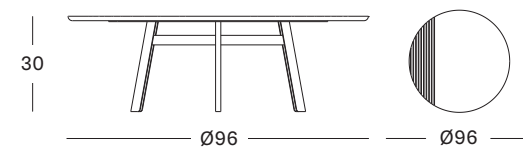

GROOVE SIDE TABLE LARGE

design by Alain Gilles

MATERIALS • natural varnished solid oak top
• carrara marble top
• nero marquina marble top
black powder coated steel frame
colour as shown: nero marquina marble top