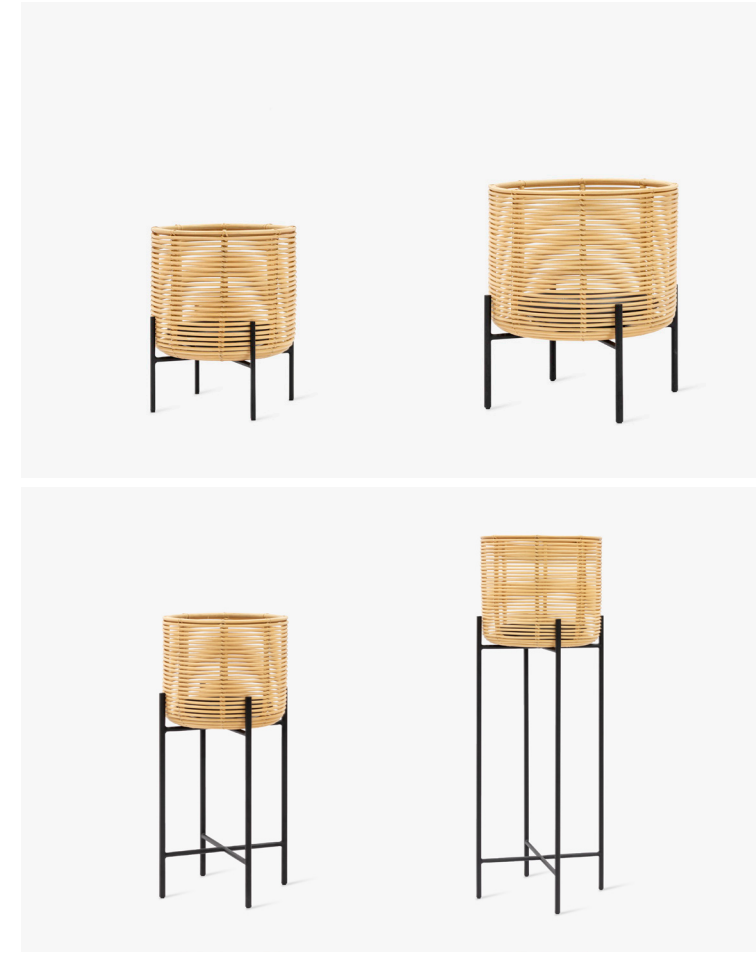

VIVI PLANT STAND SMALL / MEDIUM
VIVI PLANT STAND LARGE / X-LARGE