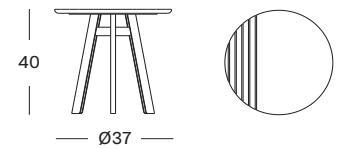

MATERIALS black hpl top
black powder coated steel frame

GROOVE

GROOVE SIDE TABLE SMALL

design by Alain Gilles

MATERIALS • natural varnished solid oak top
• carrara marble top
• nero marquina marble top
black powder coated steel frame
colour as shown: oak top