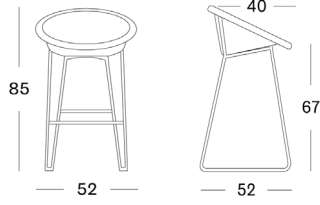

JOE

JOE COUNTER STOOL BLACK SLED BASE

SEAT lloyd loom seat
colour as shown: black
other colours see page 114 - 115

BASE black powder coated steel

JOE COUNTER STOOL MATT SLED BASE

SEAT lloyd loom seat
colour as shown: white
other colours see page 114 - 115

BASE brushed nickel steel