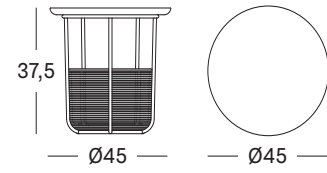

Basket	90	Rozy	94
Groove	95	Vivi	93
Ivo	92		

BASKET

BASKET SIDE TABLE SMALL

design by Alain Gilles

MATERIALS natural varnished solid oak top
natural rattan basket
black powder coated steel frame

BASKET SIDE TABLE MEDIUM