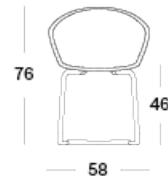

34

AVRIL DINING CHAIR BLACK CANTILEVER

SEAT lloyd loom seat
colour as shown: nacré
other colours see page 114 - 115

BASE black powder coated steel

CUSHIONS 2 cm polyether foam filling

FABRICS see page 112 - 113