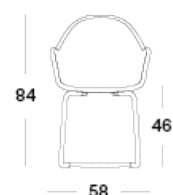

1. **SEAT** lloyd loom seat
   colour as shown: black
   other colours see page 114 - 115
2. **BASE** brushed nickel steel
3. **CUSHION** 2 cm polyether foam filling
4. **FABRICS** see page 112 - 113