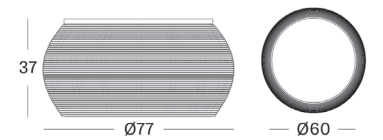

IVO

IVO SIDE TABLE

MATERIALS black hpl top
aluminium frame
black HDPE wicker

COLOURS black

VIVI SIDE TABLE

MATERIALS natural varnished veneer oak top
natural varnished rattan frame

COLOURS natural

IVO COFFEE TABLE DIA 77

MATERIALS black hpl top
aluminium frame
black HDPE wicker

COLOURS black

VIVI COFFEE TABLE DIA 77

MATERIALS natural varnished veneer oak top
natural varnished rattan frame

COLOURS natural

IVO COFFEE TABLE DIA 93

MATERIALS black hpl top
aluminium frame
black HDPE wicker

COLOURS black

VIVI COFFEE TABLE DIA 93

MATERIALS natural varnished veneer oak top
natural varnished rattan frame

COLOURS natural