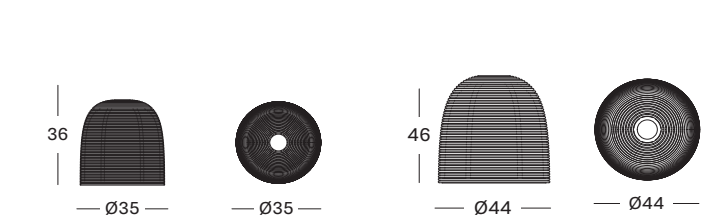

VIVI LAMP SMALL VIVI LAMP

1. **MATERIALS** rattan lamp shade
   6W E27 LED bulb
   natural rattan with white fabric cord

1. **COLOURS** natural varnished rattan