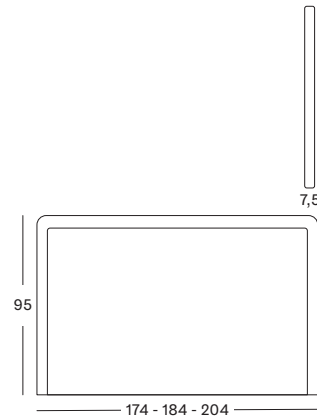

PONG NIGHT TABLE

MATERIALS lloyd loom upholstery
wood frame

COLOURS color as shown: nacr e
other colours see page 114 - 115