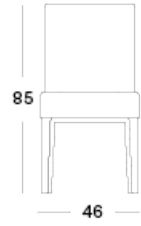

EDWARD HB DINING CHAIR

SEAT lloyd loom seat
colour as shown: nacré
other colours see page 114 - 115

BASE painted hardwood

CUSHION 4 cm polyether foam filling

FABRICS see page 112 - 113