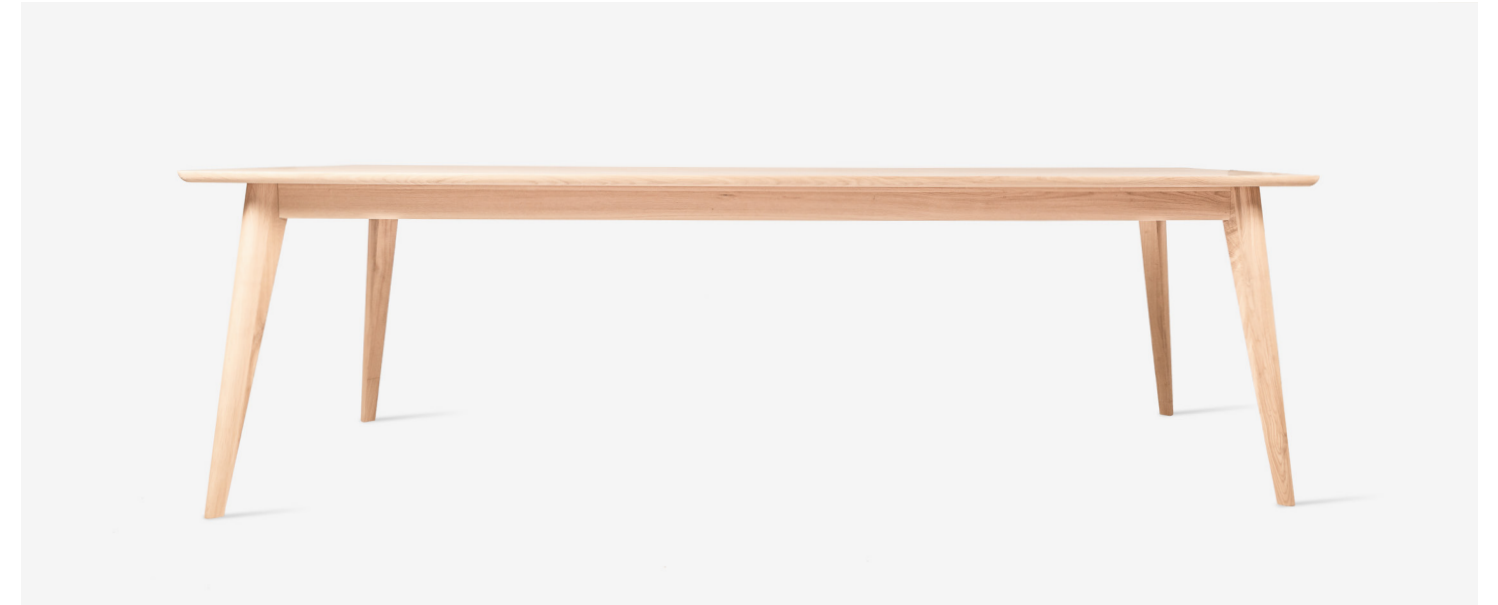

DAN DINING TABLE

MATERIALS solid oak
finish as shown: natural oak varnish

FINISH

AVAILABLE SIZES

- 160 x 90
- 200 x 100
- 250 x 100

DIMENSIONS

SEATING POSSIBILITIES