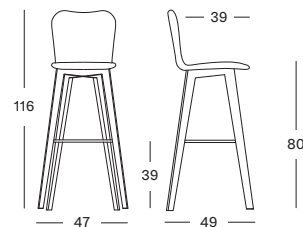

LILY COUNTER STOOL OAK BASE LILY BAR STOOL OAK BASE

SEAT lloyd loom seat
colour as shown: pebble
other colours see page 114 - 115

BASE natural varnished solid oak

LILY COUNTER STOOL PURE WHITE