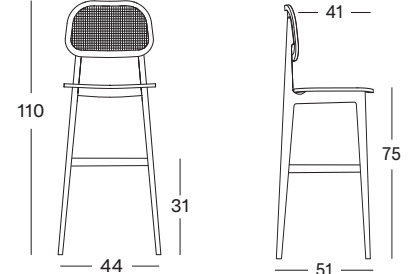

FRAME natural varnished oak

COUNTER

BAR

COUNTER

BAR

JOE

JOE COUNTER STOOL BLACK SLED BASE

SEAT lloyd loom seat
colour as shown: black
other colours see page 114 - 115