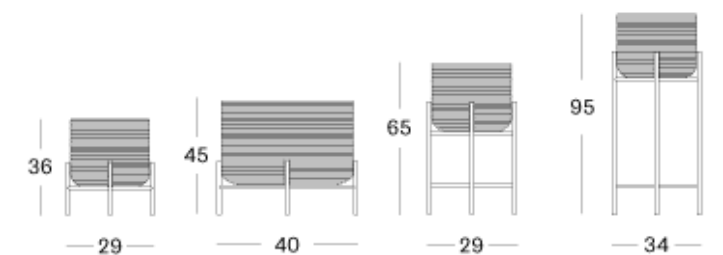

MATERIALS black HDPE wicker basket
black power coated steel base

VIVI PLANT STAND SMALL / MEDIUM
VIVI PLANT STAND LARGE / X-LARGE

MATERIALS natural varnished rattan basket
black power coated steel base

KUBO LAUNDRY BASKET