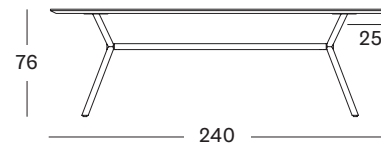

DINING TABLES

Achille	52
Albert	20 / 30
Dan	43
Elias	10
Nora	27
	38

ELIAS DINING TABLE
TITUS DINING CHAIR

ELIAS

- MATERIALS**
- Solid oak table top with tapered edge and a black powder coated steel frame
 - Rounded table top corners
 - Finish as shown: natural oak varnish

EDGE

SEATING POSSIBILITIES

DIMENSIONS

TITUS

TITUS NATURAL DINING CHAIR

- SEAT** oak plywood seat
cane weave
colour as shown: natural
- BASE** natural varnished solid oak

TITUS DINING CHAIR

- SEAT** oak plywood seat
cane weave
colour as shown: black
- BASE** black stained solid oak