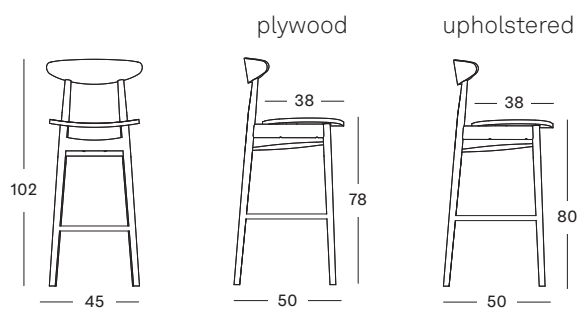

TEO

TEO COUNTER STOOL TEO BAR STOOL

SEAT

- beech plywood seat
- upholstered padded seat

colour as shown: nearly black / black faux leather

FRAME black stained beech

TEO OAK COUNTER STOOL TEO OAK BAR STOOL

SEAT

- oak plywood seat
- upholstered padded seat

colour as shown: chestnut faux leather / natural varnished oak

FRAME natural varnished solid oak

TITUS

TITUS COUNTER STOOL TITUS BAR STOOL

SEAT oak plywood seat
cane weave
colour as shown: black

FRAME black stained oak

TITUS COUNTER STOOL TITUS BAR STOOL

SEAT oak plywood seat
cane weave
colour as shown: natural varnished oak

FRAME natural varnished oak

COUNTER

BAR

COUNTER

BAR