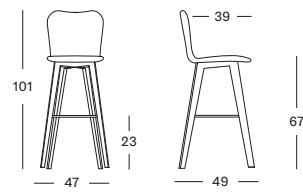

LILY COUNTER STOOL OAK BASE LILY BAR STOOL OAK BASE

SEAT lloyd loom seat
colour as shown: pebble
other colours see page 114 - 115

BASE natural varnished solid oak

LILY COUNTER STOOL PURE WHITE