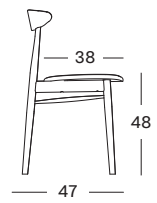

TEO DINING CHAIR

1. **NATURAL OAK**
2. oak plywood seat
   - natural varnished solid oak
3. **NEARLY BLACK**
4. beech plywood seat
   - nearly black stained solid beech

TEO DINING CHAIR UPHOLSTERED

1. **NATURAL OAK**
2. padded seat in chestnut faux leather
   - natural varnished solid oak
3. **NEARLY BLACK**
4. padded seat in black faux leather
   - nearly black stained solid beech

DAN DINING TABLE

MATERIALS solid oak
finish as shown: natural oak varnish

FINISH

AVAILABLE SIZES

- 160 x 90
- 200 x 100
- 250 x 100

DIMENSIONS

SEATING POSSIBILITIES