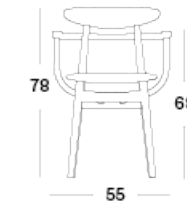

TEO

TEO DINING ARMCHAIR

- NATURAL OAK**
- oak plywood seat
 - natural varnished solid oak
- NEARLY BLACK**
- beech plywood seat
 - nearly black stained solid beech

TEO DINING ARMCHAIR UPHOLSTERED

- NATURAL OAK**
- padded seat in chestnut faux leather
 - natural varnished solid oak
- NEARLY BLACK**
- padded seat in black faux leather
 - nearly black stained solid beech