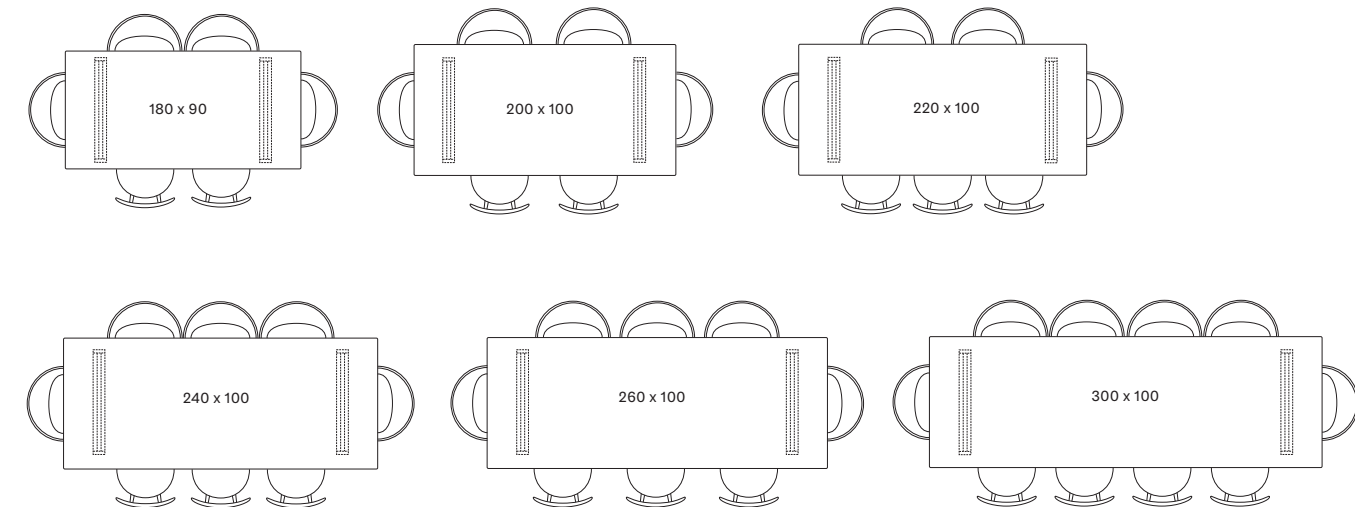

SQUARE BASE

FINISH

natural oak
varnish
(brushed)

black oak
varnish
(brushed)