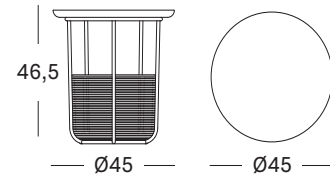

BASKET SIDE TABLE MEDIUM

design by Alain Gilles

MATERIALS natural varnished solid oak top
natural rattan basket
black powder coated steel frame

BASKET SIDE TABLES