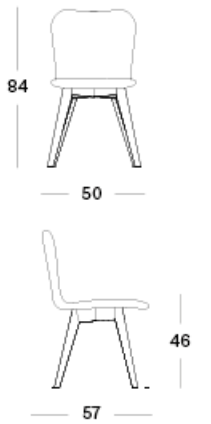

LILY DINING CHAIR BLACK WOOD BASE

SEAT lloyd loom seat
colour as shown: black
other colours see page 114 - 115

BASE black stained hardwood