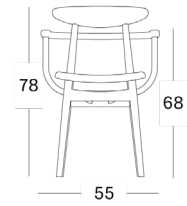

TEO DINING ARMCHAIR UPHOLSTERED

1. **NATURAL OAK**
2. padded seat in chestnut faux leather
   - natural varnished solid oak
3. **NEARLY BLACK**
4. padded seat in black faux leather
   - nearly black stained solid beech