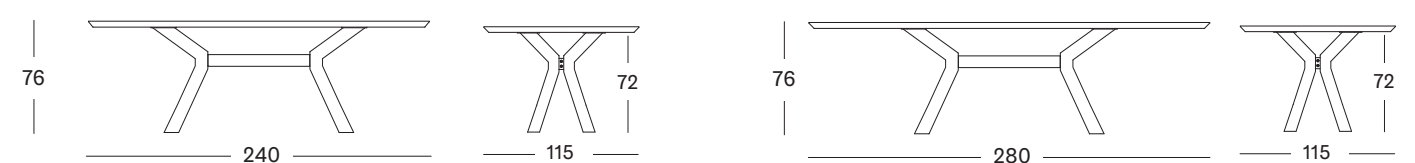

EDGE

SEATING POSSIBILITIES

FINISH

natural oak varnish smoked oak oil black oak varnish (brushed)

DIMENSIONS

NORA DINING TABLE
AVRIL HB DINING CHAIR BLACK

AVRIL HB

AVRIL HB DINING CHAIR BLACK CANTILEVER