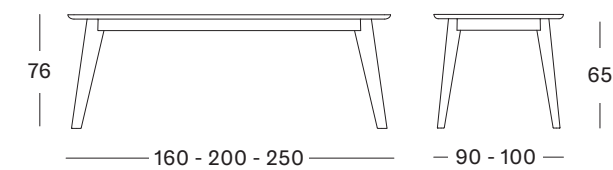

DAN DINING TABLE

MATERIALS solid oak
finish as shown: natural oak varnish

FINISH

natural oak varnish

AVAILABLE SIZES

- 160 x 90
- 200 x 100
- 250 x 100

DIMENSIONS

SEATING POSSIBILITIES