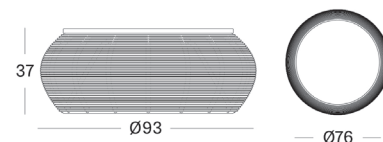

VIVI COFFEE TABLE DIA 77

MATERIALS natural varnished veneer oak top
natural varnished rattan frame

COLOURS natural

IVO COFFEE TABLE DIA 93

MATERIALS black hpl top
aluminium frame
black HDPE wicker

COLOURS black