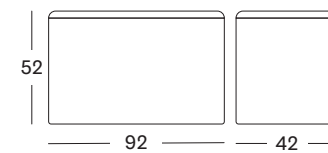

KUBO LAUNDRY BASKET

1. **MATERIALS** lloyd loom upholstery
   wood frame
   removable laundry bag
2. **COLOURS** colour as shown: pure white
   other colours see page 114 - 115

LAURA LAUNDRY BASKET

1. **MATERIALS** lloyd loom upholstery
   wood frame
   removable laundry bag
2. **COLOURS** colour as shown: pure white
   other colours see page 114 - 115

RECTO CASE

1. **MATERIALS** lloyd loom upholstery
   wood frame
   removable laundry bag
2. **COLOURS** colour as shown: pure white
   other colours see page 114 - 115

OLAF POUFFE

1. **MATERIALS** outer cover: fabric
   filling: polystyrene beads
   fabric as shown: elena spice
   other fabrics see page 112 - 113

OTTO POUFFE

1. **MATERIALS** outer cover: crochet
   filling: polystyrene beads
   colour as shown: taupe

COLOURS

VIVI BASKET

1. **MATERIALS** rattan basket
2. **COLOURS** natural