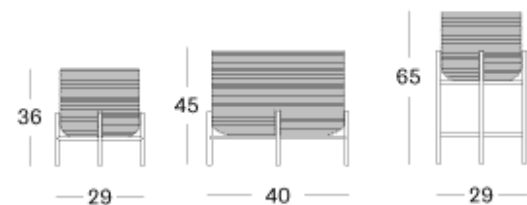

MATERIALS black HDPE wicker basket
black power coated steel base

VIVI PLANT STAND SMALL / MEDIUM
VIVI PLANT STAND LARGE / X-LARGE

MATERIALS natural varnished rattan basket
black power coated steel base

KUBO LAUNDRY BASKET