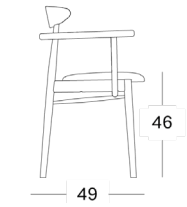

TEO DINING ARMCHAIR UPHOLSTERED

1. **NATURAL OAK**
2. padded seat in chestnut faux leather
   - natural varnished solid oak
3. **NEARLY BLACK**
4. padded seat in black faux leather
   - nearly black stained solid beech