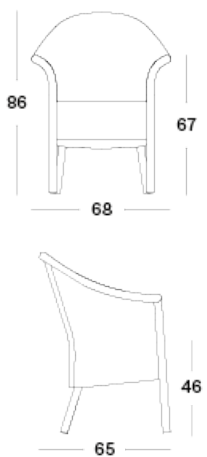

MELISSA DINING CHAIR

SEAT lloyd loom seat
colour as shown: pure white
other colours see page 114 - 115

BASE painted hardwood

CUSHIONS 4 cm polyether foam filling

FABRICS see page 112 - 113

CHESTER DINING CHAIR

SEAT lloyd loom seat
colour as shown: sparkle
other colours see page 114 - 115

BASE painted rattan

CUSHIONS 4 cm polyether foam filling

FABRICS see page 112 - 113

VICTOR DINING CHAIR

SEAT lloyd loom seat
colour as shown: snow wash
other colours see page 114 - 115

BASE painted rattan

CUSHIONS 4 cm polyether foam filling

FABRICS see page 112 - 113