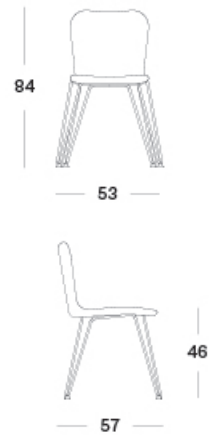

LILY DINING CHAIR STEEL A BASE

SEAT lloyd loom seat
colour as shown: black
other colours see page 114 - 115

BASE black powder coated steel