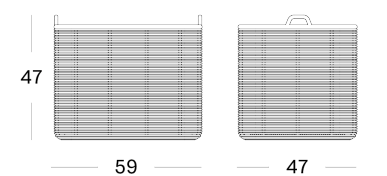

KUBO LAUNDRY BASKET

1. **MATERIALS** lloyd loom upholstery
   wood frame
   removable laundry bag
2. **COLOURS** colour as shown: pure white
   other colours see page 114 - 115

LAURA LAUNDRY BASKET

1. **MATERIALS** lloyd loom upholstery
   wood frame
   removable laundry bag
2. **COLOURS** colour as shown: pure white
   other colours see page 114 - 115

RECTO CASE

1. **MATERIALS** lloyd loom upholstery
   wood frame
   removable laundry bag
2. **COLOURS** colour as shown: pure white
   other colours see page 114 - 115

OLAF POUFFE

1. **MATERIALS** outer cover: fabric
   filling: polystyrene beads
   fabric as shown: elena spice
   other fabrics see page 112 - 113

OTTO POUFFE

1. **MATERIALS** outer cover: crochet
   filling: polystyrene beads
   colour as shown: taupe

COLOURS

VIVI BASKET

1. **MATERIALS** rattan basket
2. **COLOURS** natural