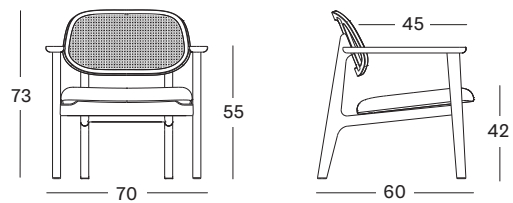

TITUS LOUNGE CHAIR
GROOVE SIDE TABLE SMALL