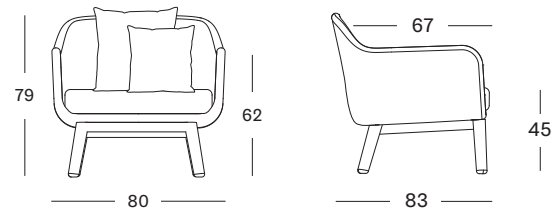

DECO CUSHIONS

ALEX LOUNGE SOFA

SEAT lloyd loom seat
colour as shown: clear
other colours see page 114 - 115

BASE

- natural varnished solid oak base
- black stained hardwood base

CUSHIONS 10 cm high resilience foam
fabrics as shown: geneva moon white
other fabrics see page 112 - 113