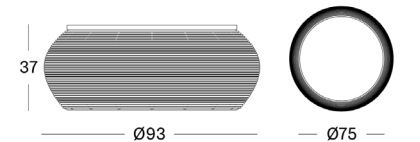

IVO

IVO SIDE TABLE

MATERIALS black hpl top
aluminium frame
black HDPE wicker

COLOURS black

VIVI SIDE TABLE

MATERIALS natural varnished veneer oak top
natural varnished rattan frame

COLOURS natural

IVO COFFEE TABLE DIA 77

MATERIALS black hpl top
aluminium frame
black HDPE wicker

COLOURS black

VIVI COFFEE TABLE DIA 77

MATERIALS natural varnished veneer oak top
natural varnished rattan frame

COLOURS natural

IVO COFFEE TABLE DIA 93

MATERIALS black hpl top
aluminium frame
black HDPE wicker

COLOURS black

VIVI COFFEE TABLE DIA 93

MATERIALS natural varnished veneer oak top
natural varnished rattan frame

COLOURS natural