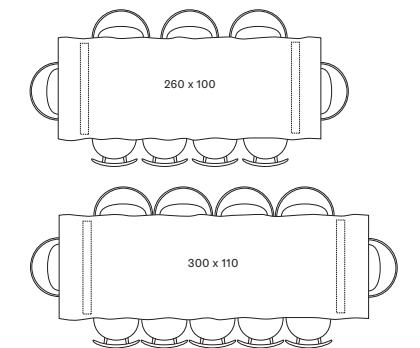

X base
black

Square base
black

A base
white

X base
white

DIMENSIONS

SEATING POSSIBILITIES

A & X BASE

SQUARE BASE

ALBERT DINING TABLE
JACK DINING CHAIR BLACK

ALBERT

DIMENSIONS

AVAILABLE SIZES

A BASE	X BASE	SQUARE BASE
180 x 90	-	180 x 90
200 x 100	200 x 100	200 x 100
220 x 100	220 x 100	220 x 100
240 x 100	240 x 100	240 x 100
260 x 100	260 x 100	260 x 100
300 x 100	300 x 100	300 x 100