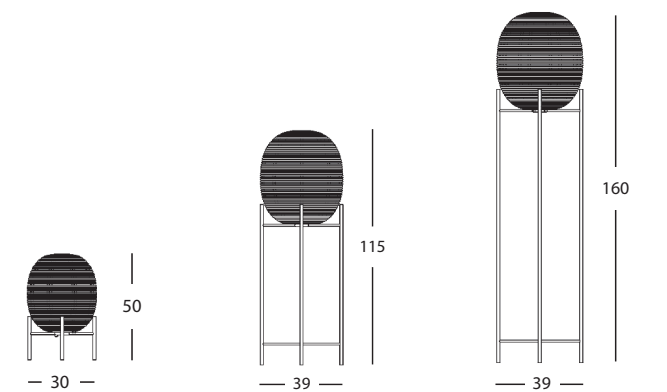

MATERIALS natural rattan lamp shade
black powder coated steel base
black fabric cord
floor or table lamp: 4W E27 LED bulb
medium/large: 6W E27 LED bulb