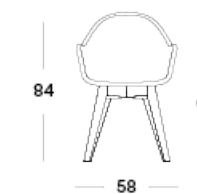

1. **SEAT** lloyd loom seat
   colour as shown: pure white
   other colours see page 114 - 115
2. **BASE** natural varnished solid oak
3. **CUSHION** 2 cm polyether foam filling
4. **FABRICS** see page 112 - 113

AVRIL HB DINING CHAIR BLACK WOOD BASE