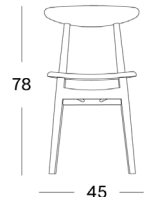

ELIAS DINING TABLE
YANN DINING CHAIR BLACK

DAN DINING TABLE
TEO OAK DINING CHAIR UPHOLSTERED

TEO DINING CHAIR

- NATURAL OAK**
- oak plywood seat
 - natural varnished solid oak
- NEARLY BLACK**
- beech plywood seat
 - nearly black stained solid beech