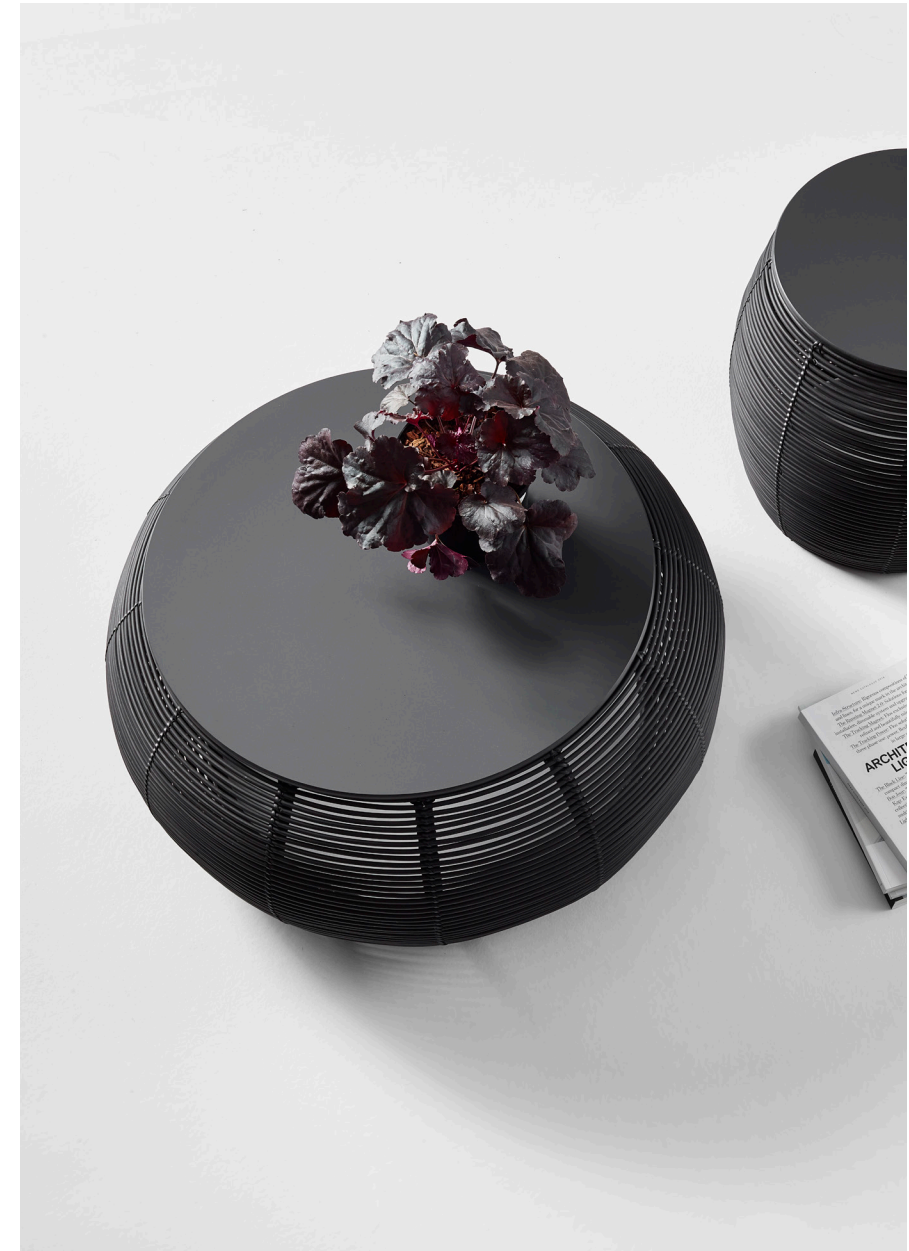

COFFEE & SIDE TABLES

Basket	90	Rozy	94
Groove	95	Vivi	93
Ivo	92