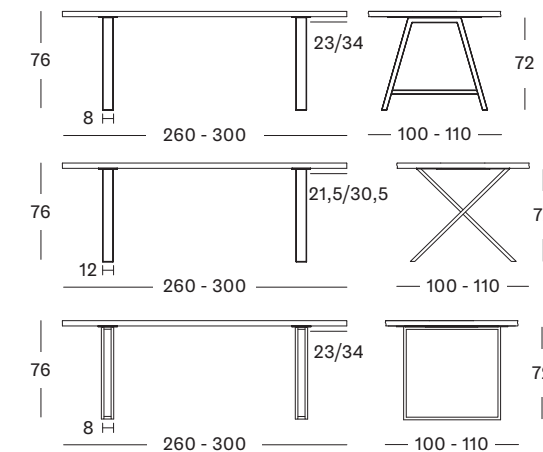

X base
black

Square base
black

A base
white

X base
white

DIMENSIONS

SEATING POSSIBILITIES

A & X BASE

SQUARE BASE

ALBERT DINING TABLE
JACK DINING CHAIR BLACK

ALBERT

DIMENSIONS

AVAILABLE SIZES

A BASE	X BASE	SQUARE BASE
180 x 90	-	180 x 90
200 x 100	200 x 100	200 x 100
220 x 100	220 x 100	220 x 100
240 x 100	240 x 100	240 x 100
260 x 100	260 x 100	260 x 100
300 x 100	300 x 100	300 x 100