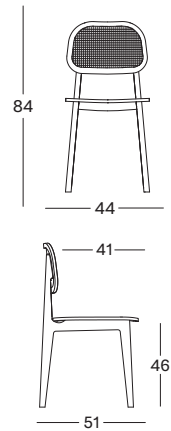

EDGE

SEATING POSSIBILITIES

DIMENSIONS

TITUS

TITUS NATURAL DINING CHAIR

- SEAT** oak plywood seat
cane weave
colour as shown: natural
- BASE** natural varnished solid oak

TITUS DINING CHAIR

- SEAT** oak plywood seat
cane weave
colour as shown: black
- BASE** black stained solid oak