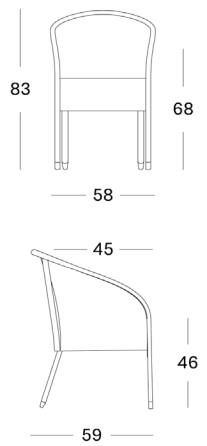

VICTOR DINING CHAIR

SEAT lloyd loom seat
colour as shown: snow wash
other colours see page 114 - 115

BASE painted rattan

CUSHIONS 4 cm polyether foam filling

FABRICS see page 112 - 113