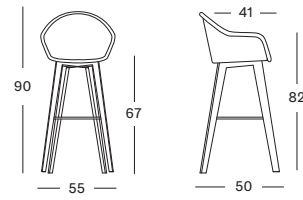

66
67

AVRIL & LILY

AVRIL COUNTER STOOL OAK BASE AVRIL BAR STOOL OAK BASE

SEAT lloyd loom seat
colour as shown: pebble
other colours see page 114 - 115

BASE natural varnished solid oak

LILY COUNTER STOOL OAK BASE LILY BAR STOOL OAK BASE