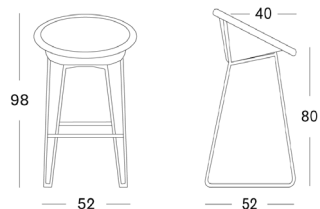

JOE BAR STOOL BLACK SLED BASE

SEAT lloyd loom seat
colour as shown: black
other colours see page 114 - 115

BASE black powder coated steel

JOE COUNTER STOOL BLACK