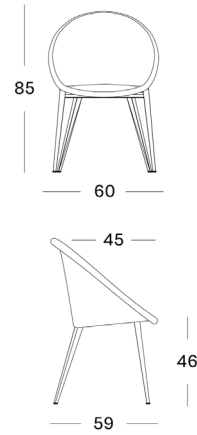

JACK DINING CHAIR OAK BASE

1. **SEAT** lloyd loom seat
   colour as shown: oyster
   other colours see page 114 - 115
2. **BASE** natural varnished solid oak
3. **CUSHIONS** 2 cm polyether foam filling
4. **FABRICS** see page 112 - 113