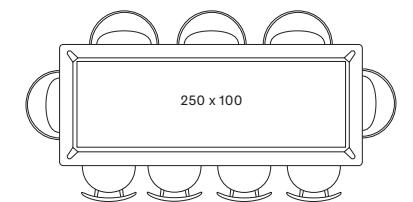

DAN DINING TABLE

MATERIALS solid oak
finish as shown: natural oak varnish

FINISH

natural oak varnish

AVAILABLE SIZES

- 160 x 90
- 200 x 100
- 250 x 100

DIMENSIONS

SEATING POSSIBILITIES