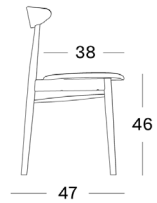

TEO DINING CHAIR UPHOLSTERED

1. **NATURAL OAK**
2. padded seat in chestnut faux leather
   - natural varnished solid oak
3. **NEARLY BLACK**
4. padded seat in black faux leather
   - nearly black stained solid beech