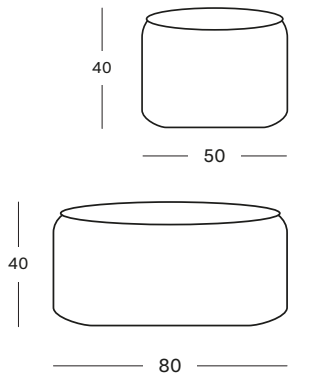

OLAF POUFFE

1. **MATERIALS** outer cover: fabric
   filling: polystyrene beads
   fabric as shown: elena spice
   other fabrics see page 112 - 113

OTTO POUFFE

1. **MATERIALS** outer cover: crochet
   filling: polystyrene beads
   colour as shown: taupe