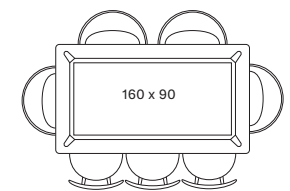

DAN DINING TABLE

MATERIALS solid oak
finish as shown: natural oak varnish

FINISH

natural oak varnish

AVAILABLE SIZES

- 160 x 90
- 200 x 100
- 250 x 100

DIMENSIONS

SEATING POSSIBILITIES