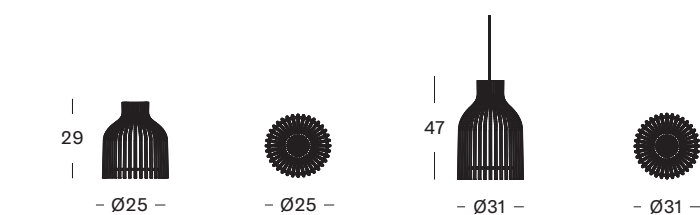

FIREFLY SMALL FIREFLY

1. **MATERIALS** rattan lamp shade
   6W E27 LED bulb
2. natural rattan with white fabric cord
   - black rattan with black fabric cord

1. **COLOURS**
2. pure natural
   - black