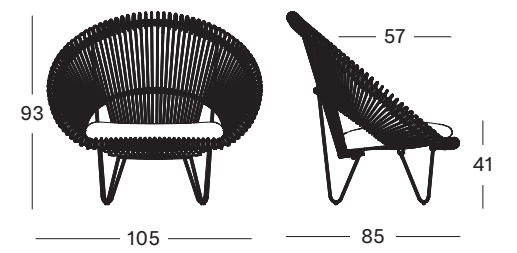

CRUZ COCOON

SEAT black rattan frame
natural rattan frame

BASE black powder coated steel

CUSHIONS 8 cm polyether foam
fabric as shown: geneva moon white
other fabrics see page 112 - 113