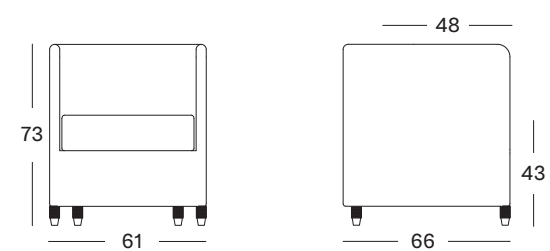

TOKYO

MATERIALS lloyd loom seat
rattan frame
colour as shown: oyster
other colours see page 114 - 115

CUSHION 9 cm high resilience foam
fabric as shown: geneva grey
other fabrics see page 112 - 113