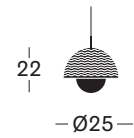

VIVI LAMP SMALL VIVI LAMP

- MATERIALS** rattan lamp shade
6W E27 LED bulb
natural rattan with white fabric cord

- COLOURS** natural varnished rattan

LUNA

LUNA SINGLE PENDANT LAMP

MATERIALS rattan lamp shade
brass strain relief clamp
jute fabric cord
brass ceiling fixture
6W E27 LED bulb