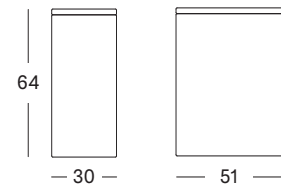

LAURA LAUNDRY BASKET

1. **MATERIALS** lloyd loom upholstery
   wood frame
   removable laundry bag
2. **COLOURS** colour as shown: pure white
   other colours see page 114 - 115