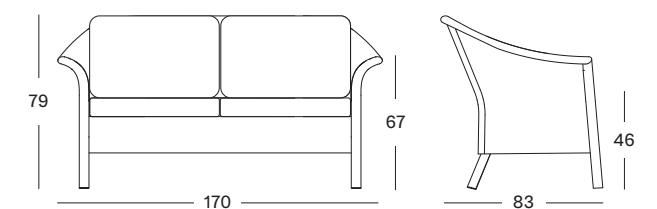

VICTOR LOUNGE SOFA

SEAT lloyd loom seat
rattan frame
colour as shown: nacré
other colours see page 114 - 115

CUSHIONS 10 cm high resilience foam
fabrics as shown: white
other fabrics see page 112 - 113

CUSHIONS 10 cm high resilience foam
fabrics as shown: light brown aniline leather
other fabrics see page 112 - 113

CUSHIONS 10 cm high resilience foam
fabric as shown: silvergrey
other fabrics see page 112 - 113

CUSHIONS 10 cm high resilience foam
fabric as shown: silvergrey
other fabrics see page 112 - 113