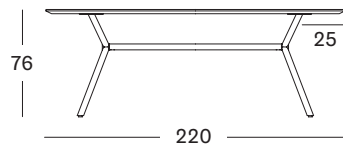

DINING TABLES

Achille	52
Albert	20 / 30
Dan	43
Elias	10
Nora	27
	38

ELIAS DINING TABLE
TITUS DINING CHAIR

ELIAS

- MATERIALS**
- Solid oak table top with tapered edge and a black powder coated steel frame
 - Rounded table top corners
 - Finish as shown: natural oak varnish

EDGE

SEATING POSSIBILITIES

DIMENSIONS

TITUS

TITUS NATURAL DINING CHAIR

- SEAT** oak plywood seat
cane weave
colour as shown: natural
- BASE** natural varnished solid oak

TITUS DINING CHAIR

- SEAT** oak plywood seat
cane weave
colour as shown: black
- BASE** black stained solid oak