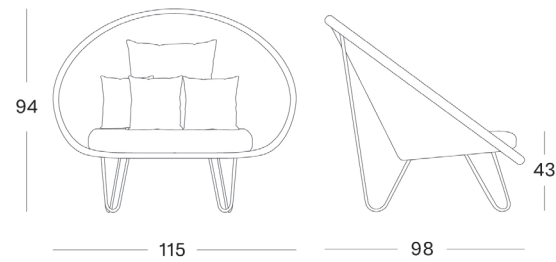

JOE LOUNGE

SEAT lloyd loom seat
rattan frame
colour as shown: clear
other colours see page 114 - 115

BASE

- black powder coated steel
- brushed nickel steel

CUSHIONS 8 cm high resilience foam
fabrics as shown: spice and coral
other fabrics see page 112 - 113

JOE LOUNGE BLACK BASE CLEAR
FABRICS GENEVA MOON WHITE / SAVANE COCONUT
VIVI SIDE TABLE NATURAL