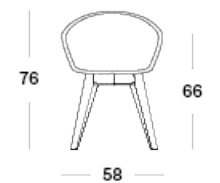

AVRIL DINING CHAIR OAK BASE

SEAT lloyd loom seat
colour as shown: dusty green
other colours see page 114 - 115

BASE natural varnished solid oak

CUSHIONS 2 cm polyether foam filling

FABRICS see page 112 - 113

AVRIL DINING CHAIR BLACK WOOD BASE

SEAT lloyd loom seat
colour as shown: black
other colours see page 114 - 115

BASE black stained hardwood

CUSHIONS 2 cm polyether foam filling

FABRICS see page 112 - 113