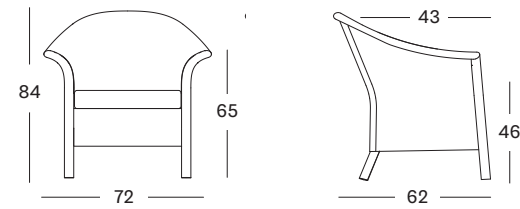

VICTOR LOUNGE SOFA

SEAT lloyd loom seat
rattan frame
colour as shown: nacré
other colours see page 114 - 115

CUSHIONS 10 cm high resilience foam
fabrics as shown: white
other fabrics see page 112 - 113

CUSHIONS 10 cm high resilience foam
fabrics as shown: light brown aniline leather
other fabrics see page 112 - 113

CUSHIONS 10 cm high resilience foam
fabric as shown: silvergrey
other fabrics see page 112 - 113

CUSHIONS 10 cm high resilience foam
fabric as shown: silvergrey
other fabrics see page 112 - 113