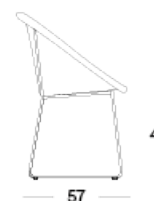

FABRICS see page 112 - 113

JOE DINING CHAIR SLED BASE

SEAT lloyd loom seat
colour as shown: black
other colours see page 114 - 115

BASE

- black powder coated steel
- brushed nickel steel

CUSHIONS 2 cm polyether foam filling

FABRICS see page 112 - 113

ACHILLE DINING TABLE
TITUS DINING CHAIR

ACHILLE

DIMENSIONS

AVAILABLE SIZES

A BASE	X BASE	SQUARE BASE
180 x 90	-	180 x 90
200 x 100	200 x 100	200 x 100
220 x 100	220 x 100	220 x 100
240 x 100	240 x 100	240 x 100
260 x 100	260 x 100	260 x 100
300 x 100	300 x 100	300 x 100