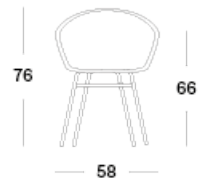

AVRIL DINING CHAIR STEEL A BASE

SEAT lloyd loom seat
colour as shown: nacré
other colours see page 114 - 115

BASE black powder coated steel

CUSHIONS 2 cm polyether foam filling

FABRICS see page 112 - 113