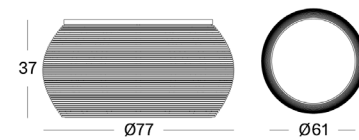

COLOURS black

VIVI SIDE TABLE

MATERIALS natural varnished veneer oak top
natural varnished rattan frame

COLOURS natural

IVO COFFEE TABLE DIA 77

MATERIALS black hpl top
aluminium frame
black HDPE wicker

COLOURS black