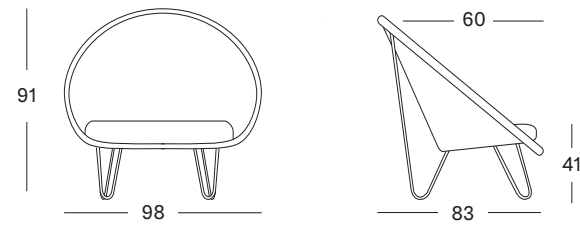

JOE COCOON

SEAT lloyd loom seat
rattan frame
colour as shown: grey wash
other colours see page 114 - 115

BASE

- black powder coated steel
- brushed nickel steel

CUSHIONS 8 cm high resilience foam
fabrics as shown: geneva moon white
other fabrics see page 112 - 113