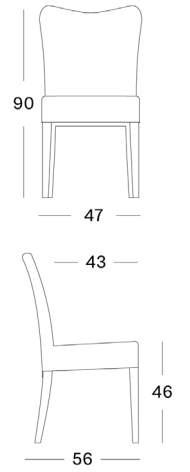

EDWARD DINING CHAIR CAMEL

CHESTER DINING CHAIR

SEAT lloyd loom seat
colour as shown: sparkle
other colours see page 114 - 115

BASE painted rattan

CUSHIONS 4 cm polyether foam filling

FABRICS see page 112 - 113