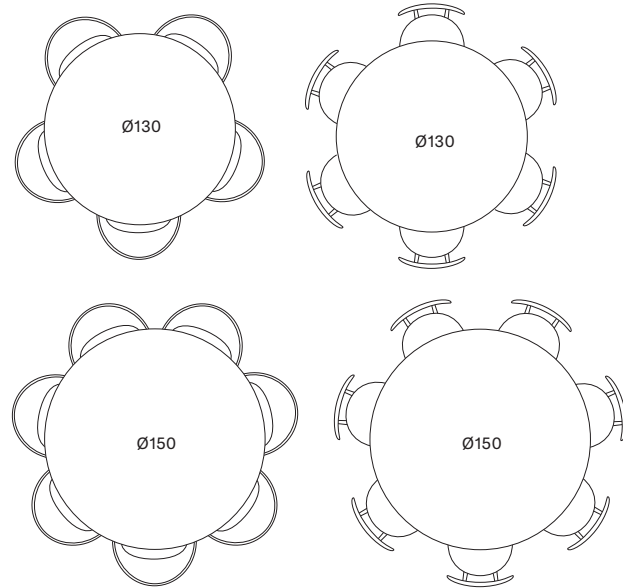

EDGE

SEATING POSSIBILITIES