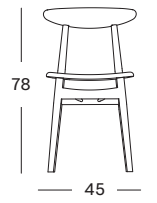

TEO DINING CHAIR

1. **NATURAL OAK**
2. oak plywood seat
   - natural varnished solid oak
3. **NEARLY BLACK**
4. beech plywood seat
   - nearly black stained solid beech

TEO DINING CHAIR UPHOLSTERED

1. **NATURAL OAK**
2. padded seat in chestnut faux leather
   - natural varnished solid oak
3. **NEARLY BLACK**
4. padded seat in black faux leather
   - nearly black stained solid beech

DAN DINING TABLE

MATERIALS solid oak
finish as shown: natural oak varnish

FINISH

AVAILABLE SIZES

- 160 x 90
- 200 x 100
- 250 x 100

DIMENSIONS

SEATING POSSIBILITIES