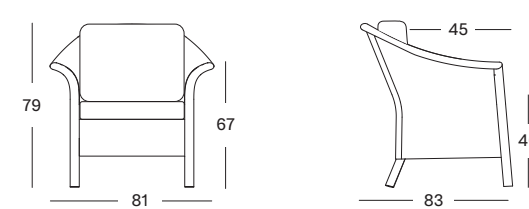

VICTOR LOUNGE SOFA

SEAT lloyd loom seat
rattan frame
colour as shown: nacré
other colours see page 114 - 115

CUSHIONS 10 cm high resilience foam
fabrics as shown: white
other fabrics see page 112 - 113

CUSHIONS 10 cm high resilience foam
fabrics as shown: light brown aniline leather
other fabrics see page 112 - 113

CUSHIONS 10 cm high resilience foam
fabric as shown: silvergrey
other fabrics see page 112 - 113

CUSHIONS 10 cm high resilience foam
fabric as shown: silvergrey
other fabrics see page 112 - 113