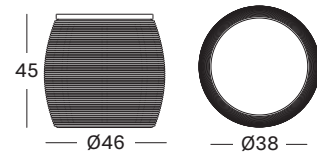

VIVI SIDE TABLE

MATERIALS natural varnished veneer oak top
natural varnished rattan frame

COLOURS natural