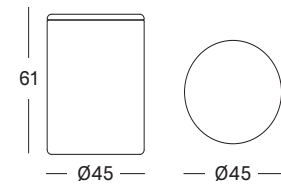

RECTO CASE

1. **MATERIALS** lloyd loom upholstery
   wood frame
   removable laundry bag
2. **COLOURS** colour as shown: pure white
   other colours see page 114 - 115