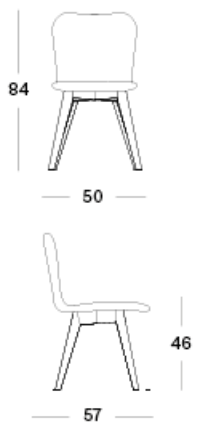

LILY DINING CHAIR HAIRPIN BASE

SEAT lloyd loom seat
colour as shown: grey wash
other colours see page 114 - 115

BASE black powder coated steel

LILY DINING CHAIR STEEL A BASE

SEAT lloyd loom seat
colour as shown: black
other colours see page 114 - 115

BASE black powder coated steel

LILY DINING CHAIR OAK BASE

SEAT lloyd loom seat
colour as shown: pure white
other colours see page 114 - 115

BASE natural varnished solid oak

LILY DINING CHAIR BLACK WOOD BASE

SEAT lloyd loom seat
colour as shown: black
other colours see page 114 - 115

BASE black stained hardwood