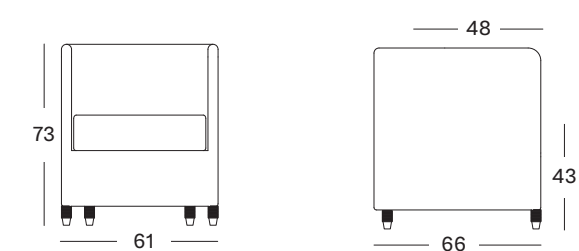

TOKYO DELUXE

MATERIALS lloyd loom seat
rattan frame
colour as shown: oyster
other colours see page 114 - 115

UPHOLSTERY 9 cm high resilience foam
fabric as shown: geneva grey
other fabrics see page 112 - 113