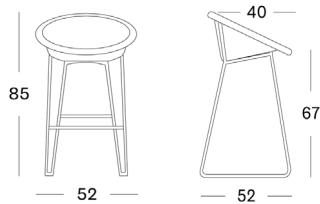

JOE

JOE COUNTER STOOL BLACK SLED BASE

SEAT lloyd loom seat
colour as shown: black
other colours see page 114 - 115

BASE black powder coated steel

JOE COUNTER STOOL MATT SLED BASE

SEAT lloyd loom seat
colour as shown: white
other colours see page 114 - 115

BASE brushed nickel steel

JOE BAR STOOL BLACK SLED BASE

SEAT lloyd loom seat
colour as shown: black
other colours see page 114 - 115

BASE black powder coated steel