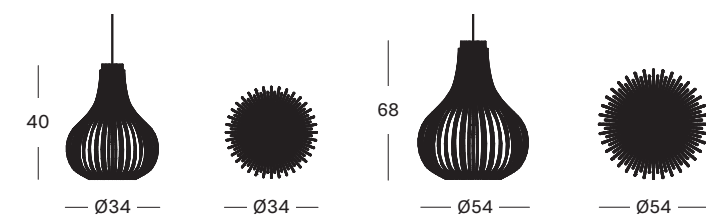

BULB SMALL BULB

1. **MATERIALS** rattan lamp shade
   6W E27 LED bulb
2. natural rattan with white fabric cord
   - black rattan with black fabric cord

1. **COLOURS**
2. pure natural
   - black