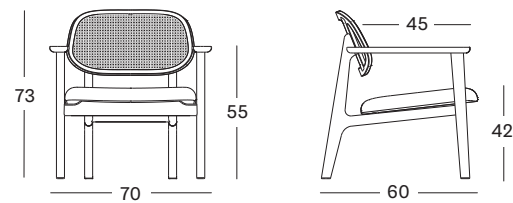

TITUS LOUNGE CHAIR
GROOVE SIDE TABLE SMALL