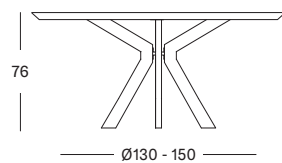

EDGE

SEATING POSSIBILITIES

FINISH

natural oak varnish smoked oak oil black oak varnish (brushed)

DIMENSIONS

ALBERT DINING TABLE ELLIPSE

MATERIALS solid oak ellipse table top with slanted edge
black steel base
finish as shown: natural oak varnish