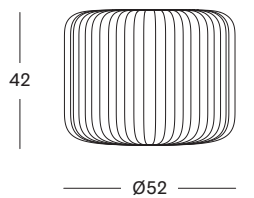

KUBO LAUNDRY BASKET

1. **MATERIALS** lloyd loom upholstery
   wood frame
   removable laundry bag
2. **COLOURS** colour as shown: pure white
   other colours see page 114 - 115

LAURA LAUNDRY BASKET

1. **MATERIALS** lloyd loom upholstery
   wood frame
   removable laundry bag
2. **COLOURS** colour as shown: pure white
   other colours see page 114 - 115

RECTO CASE

1. **MATERIALS** lloyd loom upholstery
   wood frame
   removable laundry bag
2. **COLOURS** colour as shown: pure white
   other colours see page 114 - 115

OLAF POUFFE

1. **MATERIALS** outer cover: fabric
   filling: polystyrene beads
   fabric as shown: elena spice
   other fabrics see page 112 - 113

OTTO POUFFE

1. **MATERIALS** outer cover: crochet
   filling: polystyrene beads
   colour as shown: taupe

COLOURS

VIVI BASKET

1. **MATERIALS** rattan basket
2. **COLOURS** natural