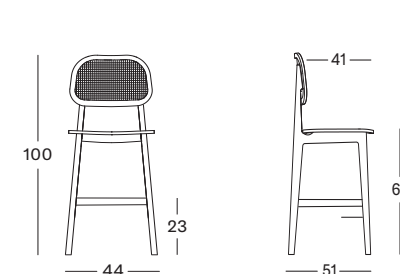

FRAME natural varnished oak

COUNTER

BAR

COUNTER

BAR

JOE

JOE COUNTER STOOL BLACK SLED BASE

SEAT lloyd loom seat
colour as shown: black
other colours see page 114 - 115