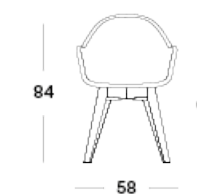

1. **SEAT** lloyd loom seat
   colour as shown: espresso
   other colours see page 114 - 115
2. **BASE** black stained hardwood
3. **CUSHION** 2 cm polyether foam filling
4. **FABRICS** see page 112 - 113