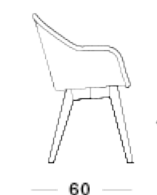

1. **SEAT** lloyd loom seat
   colour as shown: espresso
   other colours see page 114 - 115
2. **BASE** black stained hardwood
3. **CUSHION** 2 cm polyether foam filling
4. **FABRICS** see page 112 - 113