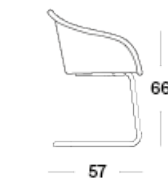

34

AVRIL DINING CHAIR BLACK CANTILEVER

SEAT lloyd loom seat
colour as shown: nacré
other colours see page 114 - 115

BASE black powder coated steel

CUSHIONS 2 cm polyether foam filling

FABRICS see page 112 - 113