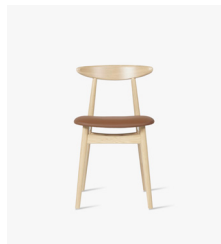

TEO DINING CHAIR

1. **NATURAL OAK**
2. oak plywood seat
   - natural varnished solid oak
3. **NEARLY BLACK**
4. beech plywood seat
   - nearly black stained solid beech

TEO DINING CHAIR UPHOLSTERED

1. **NATURAL OAK**
2. padded seat in chestnut faux leather
   - natural varnished solid oak
3. **NEARLY BLACK**
4. padded seat in black faux leather
   - nearly black stained solid beech

DAN DINING TABLE

MATERIALS solid oak
finish as shown: natural oak varnish

FINISH

AVAILABLE SIZES

- 160 x 90
- 200 x 100
- 250 x 100

DIMENSIONS

SEATING POSSIBILITIES